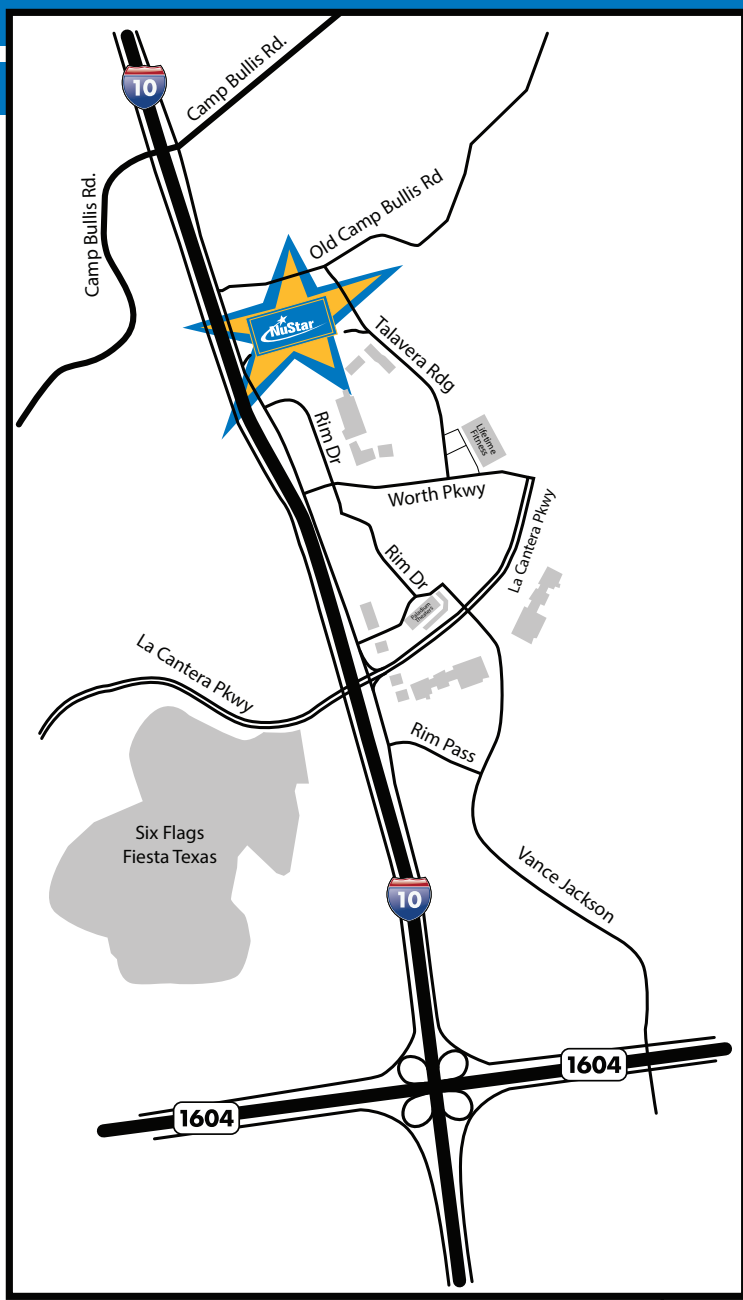

CORPORATE HEADQUARTERS

19003 IH-10 West • San Antonio, TX 78257

210-918-2000

NuStar's corporate office is located on IH-10 just north of Loop 1604 and right past The Rim shopping center.

From 1604, travel West on IH-10 and you'll see The Rim on your right. Take the Camp Bullis Road exit and stay on the access road. The entrance to the NuStar campus will be on the right. After turning into the entrance, follow the road up the hill veering right at the split. Continue up the hill turning left at the stop sign into the parking garage.

The entrance to the building is located on level G1.